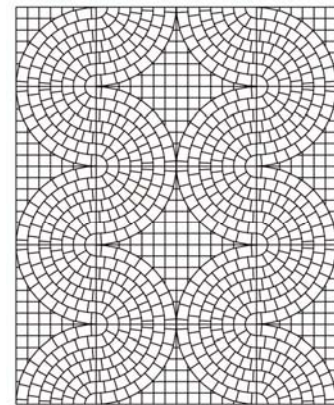

cobble and quarter cobble design patterns

The patterns below are 78 ¾" L x 63" W, and consist of 20 blocks.
The complete area, 4 block x 5 block section is 34.45 ft.

4 - 1/4 COBBLE
16 - COBBLE

20 - 1/4 COBBLE

20 - 1/4 COBBLE

20 - 1/4 COBBLE

20 - 1/4 COBBLE

20 - 1/4 COBBLE

dynasty

slate design patterns

No. of pcs./100 Sqft.
400mm X 400mm - 58 pcs.

400mm x 400mm x 45mm
(15.75 x 15.75 x 1.75 in.)