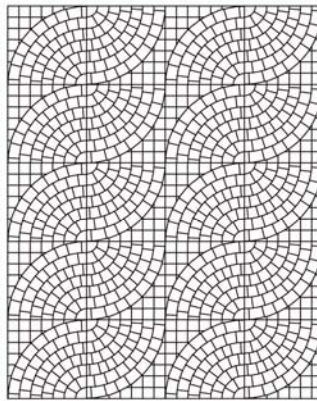

cobble and quarter cobble design patterns

The patterns below are 78 ¾" L x 63" W, and consist of 20 blocks.
The complete area, 4 block x 5 block section is 34.45 ft.

4 - 1/4 COBBLE
16 - COBBLE

20 - 1/4 COBBLE

20 - 1/4 COBBLE

20 - 1/4 COBBLE

20 - 1/4 COBBLE

20 - 1/4 COBBLE

dynasty

slate design patterns

No. of pcs./100 Sqft.
400mm X 400mm - 58 pcs.

400mm x 400mm x 45mm
(15.75 x 15.75 x 1.75 in.)