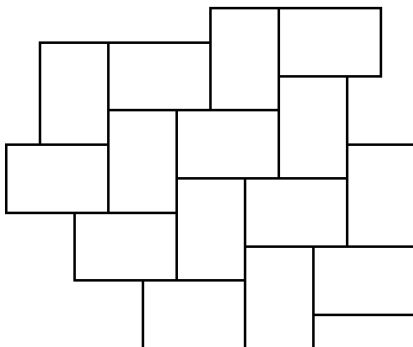

No. of pcs./100 Sqft
400mm X 600mm - 39 pcs.