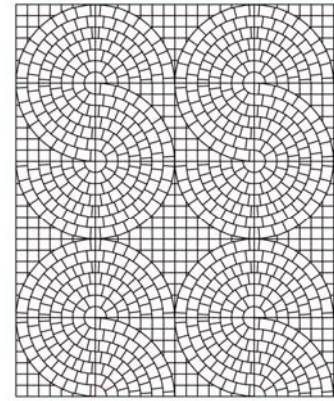

cobble and quarter cobble design patterns

The patterns below are 78 ¾" L x 63" W, and consist of 20 blocks.
The complete area, 4 block x 5 block section is 34.45 ft.

4 - 1/4 COBBLE
16 - COBBLE

20 - 1/4 COBBLE

20 - 1/4 COBBLE

20 - 1/4 COBBLE

20 - 1/4 COBBLE

20 - 1/4 COBBLE

dynasty

slate design patterns

No. of pcs./100 Sqft.
400mm X 400mm - 58 pcs.

400mm x 400mm x 45mm
(15.75 x 15.75 x 1.75 in.)