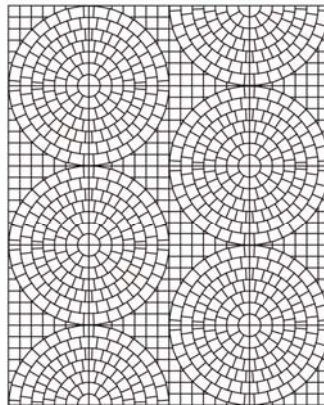

cobble and quarter cobble design patterns

The patterns below are 78 ¾" L x 63" W, and consist of 20 blocks.
The complete area, 4 block x 5 block section is 34.45 ft.

4 - 1/4 COBBLE
16 - COBBLE

20 - 1/4 COBBLE

20 - 1/4 COBBLE

20 - 1/4 COBBLE

20 - 1/4 COBBLE

20 - 1/4 COBBLE

dynasty

slate design patterns

No. of pcs./100 Sqft.
400mm X 400mm - 58 pcs.

400mm x 400mm x 45mm
(15.75 x 15.75 x 1.75 in.)